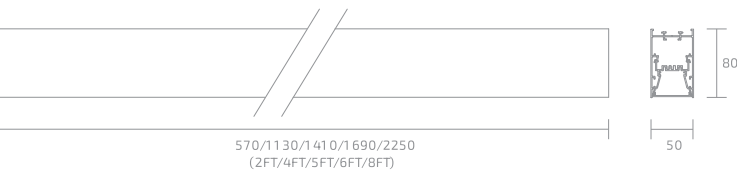

## Homogenous suspended Smart linear profile

Ilinea is a slim homogenous linear color-manageable light offering the highest lighting quality and performance available. It carries Sycra's PSC (Precision Spectrum Control) technology and is available in different configurations and color options.

## Technical data

Colors	2700k-6500k, CCT Tunable
Brightness	Up to 110lm/W
CRI	≥90 (R9>90)
Beam Angle	120°
Pixels	1
UGR	≤19
Power	18W, 36W, 45W, 54W, 72W
Input Voltage	100~240VAC
Max Current	1050mA
Average Lifetime	50.000 hours @ 25°C
Operating Temperature	-25°C - 40°C   -13°F ~104°F
Size (mm)	50 x 60 x 570   1130   1410   1690   2250
Ingress Protection	IP40
Weight	1.45kg – 3.2 Lbs.
Material	Aluminum + PMMA
Finishes	Aluminum, Black, White
Accessories	Suspension kit
Certifications	CE, CC, CCC, FCC, ETL/UL, MIC, RoHS

## 2- Length

060	600mm
120	1200mm
150	1500mm
170	1700mm
230	2300mm