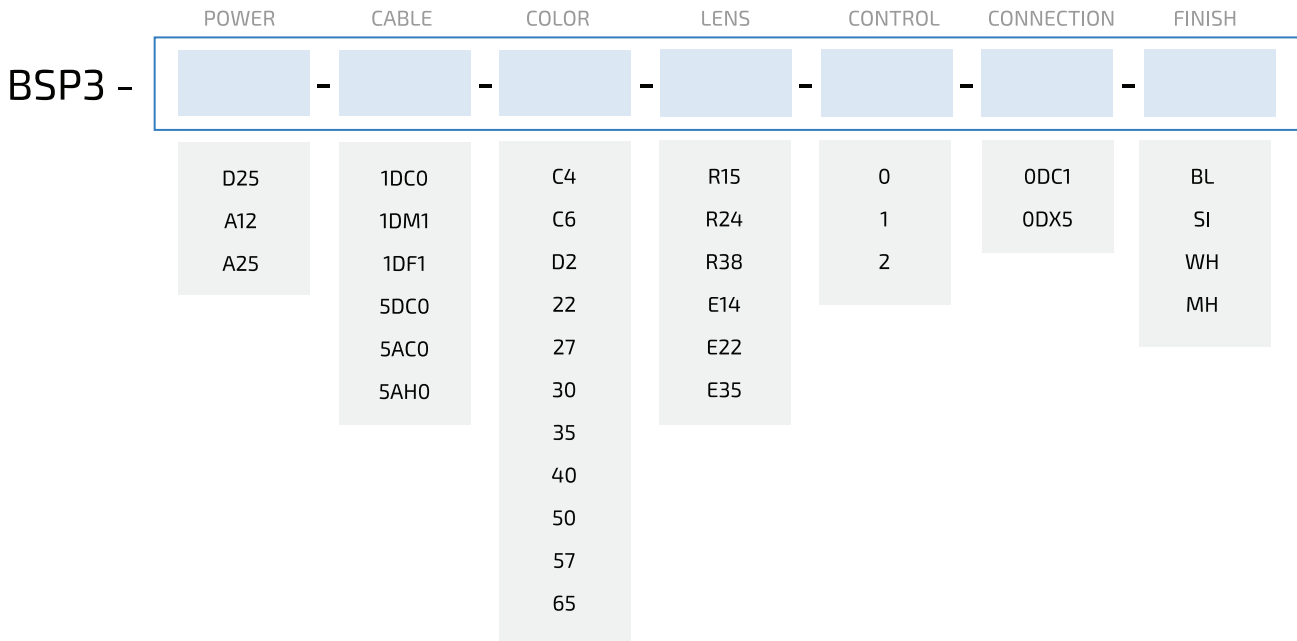

The BSP3 offers designers a product with a variety of options from seven static white colors, dynamic white, and mounting accessories.

Technical Data

Colors	RGBW /RGBA /White(2200k~6500k)
Brightness	RGBW / RGBA: 82lm/W White: up to 130lm/W
CRI	≥80
Beam Angle	3°,8°10°,15°,24°,38°,60°
Pixels	1
Power	12W, 25W
Input voltage	36-48VDC, 100-240VAC
Max Current	0.5A @ 48VDC, 0.25A @ 240VAC
Average Lifetime	50,000 hours @ 50°C
Operating Temperature	- 25°C ~50°C / -13°F ~122°F
Size (mm)	110.8 x 124.4 x 160
Protection	IP66, IK08
Material	Body: Aluminum Cover: Glass
Weight	1.45kg / 3.2Lbs
Finishes (RAL)	Aluminum, Black, White
Accessories	Linear Louvre, Hexcel Louvre, 45° Visor, Snoot, Spike
Certifications	CE, CC, CCC

3- Color Temperatures

C4	RGBW
C6	RGBA
D2	Dynamic white 2700K-5000K
22	2200K
27	2700K
30	3000K
35	3500K
40	4000K
50	5000K
57	5700K
65	6500K

4- Beam Angle

R15	15 beam
R24	24 beam
R38	38 beam
E14	10X40 beam
E22	22X26 beam
E35	34X53 beam

5- Control

0	No control (on/off)
1	DMX/RDM
2	PWM / 0-10V

6- Finish

BL	Black
SI	Silver
WH	White
MH	Mahogany RAL8016

Configuration Options

SYCRA
One Step Smarter.

Germany
Stahlgruberring 36
81829 Munich,
Germany
(49) 89 215522535