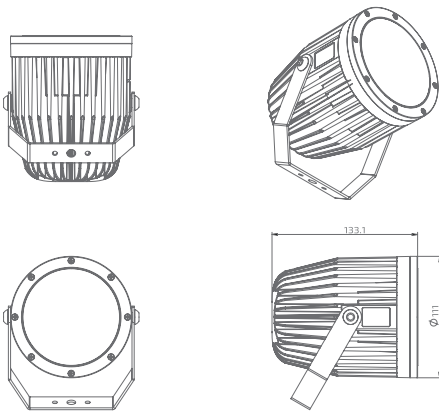

SYCRASPOT BSP3

Ultra-bright and compact architectural spotlight

The smallest of the family, the BSP3 is a compact, robust, precise beam, controllable, pure aluminum IP66, DC, or AC spotlight with toughened glass lens, and plug n play M21 connectors, suitable for all architectural applications.

The BSP3 offers designers a product with a variety of options from seven static white colors, dynamic white, and mounting accessories.

Technical Data

Colors	RGBW /RGBA /White(2200k~6500k)
Brightness	RGBW / RGBA: 82lm/W White: up to 130lm/W
CRI	≥80
Beam Angle	3°,8°10°,15°,24°,38°,60°
Pixels	1
Power	12W, 25W
Input voltage	36-48VDC, 100-240VAC
Max Current	0.5A @ 48VDC, 0.25A @ 240VAC
Average Lifetime	50,000 hours @ 50°C
Operating Temperature	- 25°C ~50°C / -13°F ~122°F
Size (mm)	110.8 x 124.4 x 160
Protection	IP66, IK08
Material	Body: Aluminum Cover: Glass
Weight	1.45kg / 3.2Lbs
Finishes (RAL)	Aluminum, Black, White
Accessories	Linear Louvre, Hexcel Louvre, 45° Visor, Snoot, Spike
Certifications	CE, CC, CCC