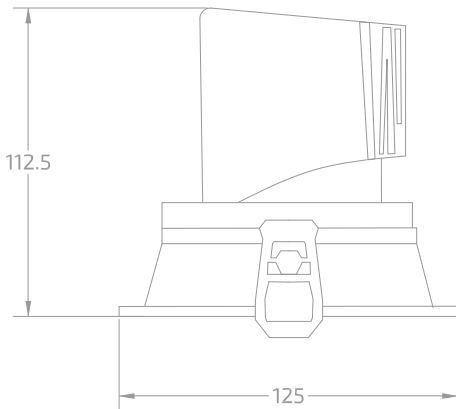

## Technical data

Colors	2700k~6500k, CCT tunable
Brightness	99Lm/W
CRI	≥90
Beam Angle	15° / 24° / 38° / 55°
Pixels	1
Power	20W, 25W
Power Factor	>0.95@AC230V
Input Voltage	100~240Vac
Max Current	500mA
Average Lifetime	50.000 hours @ 50°C
Operating Temperature	-25°C - 40°C   -13°F ~104°F
Size (mm)	Ø125mm / Cutout: 110mm
Ingress Protection	IP20
Material	Aluminum
Finishes	Silver, White
Certifications	CE, CC, CCC, FCC, ETL/UL, MIC, RoHS