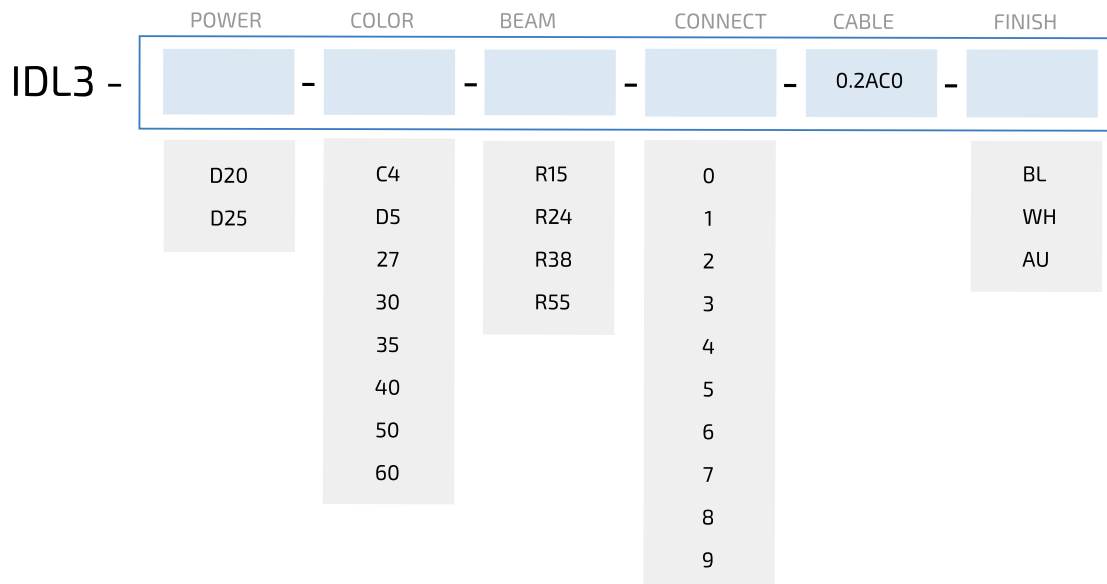

Configuration table

1- Power

D20	20 Watts
D25	25 Watts

2- Color Temperature

C4	RGBW
D5	Dynamic white 2700K-6500K
27	2700K
30	3000K
35	3500K
40	4000K
50	5000K
60	6000K

3- Beam Angle

R15	15° beam
R24	24° beam
R38	38° beam
R55	55° beam

4- Control

0	No Control (on/off)
1	DMX/RDM
2	PWM / 0-10V
3	DALI / DALI2
4	DC Powerline
5	Wireless Mesh
6	Wireless/LoRa
7	LoRa
8	ZigBee

5- Cable

0.2AC0	20cm AC cable with open End

6- Finish

BL	Black
WH	White
AU	Aluminum

Configuration options

SYCRA
One Step Smarter.

Germany
Stahlgruberring 36
81829 Munich,
Germany
(49) 89 215522535

Hong Kong
No.1120, Level 11, Landmark North,
39 Lung Sum Avenue, Sheung Shui,
New Territories
(852) 6850 8634

China
7 Ganli 6th rd, 2F Building 2,
Longgang district, 518000
Shenzhen, China
(86) 755 2891 1623

Sycra reserves the right to make changes to this product at any time without prior notice and such modification shall be effective immediately. For more information and details, visit www.sycratech.com or contact info@sycratech.com.

© Sycra Technologies Limited