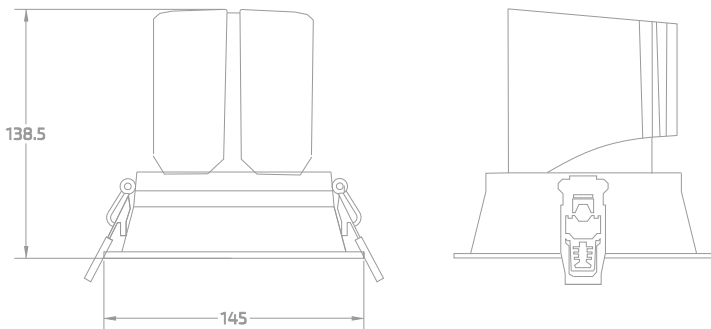

## Powerful Adaptive Smart Downlight

SycraSpot IDL4 is our medium range and discreet Smart Downlight that carries Sycra's WorkActiv® Technology. It only needs a 135mm cutout for easy retrofitting and installation while its 35W smart-managed LED provides an adaptive, ultra bright and precise light beam, making it the perfect fit for any applications looking for a bright-but-energy-saving solution.

## Technical data

Colors	2700k~6500k, CCT tunable
Brightness	99Lm/W
CRI	≥90
Beam Angle	15° / 24° / 38° / 55°
Pixels	1
Power	30W, 35W
Power Factor	>0.95@AC230V
Input Voltage	100~240Vac
Max Current	500mA
Average Lifetime	50.000 hours @ 50°C
Operating Temperature	-25°C - 40°C   -13°F ~104°F
Size (mm)	Ø145mm   Cutout: Ø135mm
Ingress Protection	IP20
Material	Aluminum
Finishes	Silver, White
Certifications	CE, CC, CCC, FCC, ETL/UL, MIC, RoHS