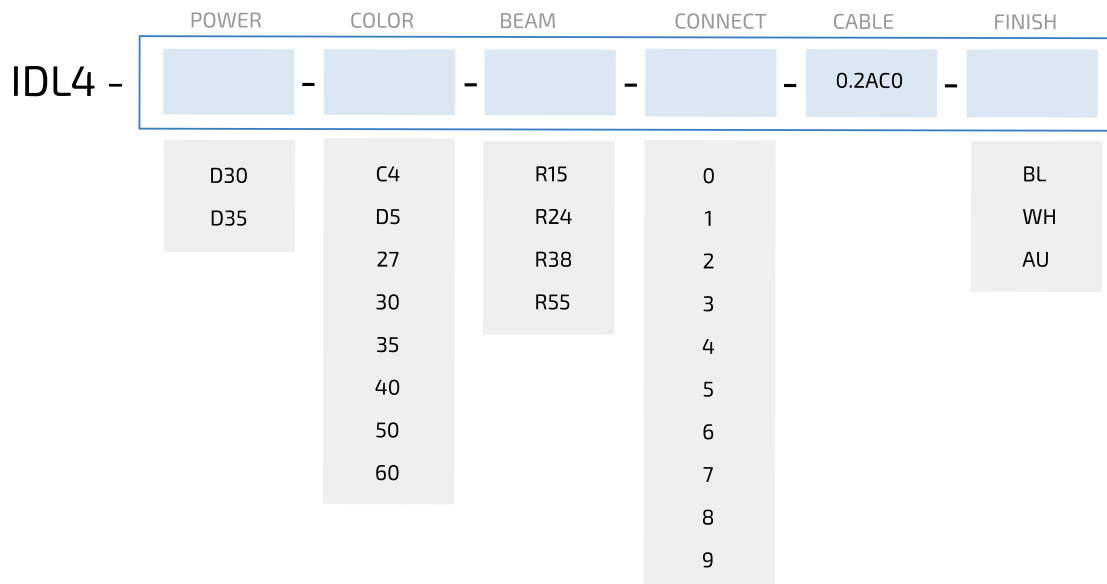

Configuration table

1- Power

D30	30 Watts
D35	35 Watts

2- Color Temperature

C4	RGBW
D5	Dynamic white 2700K-6500K
27	2700K
30	3000K
35	3500K
40	4000K
50	5000K
60	6000K

3- Beam Angle

R15	15° beam
R24	24° beam
R38	38° beam
R55	55° beam

4- Control

0	No Control (on/off)
1	DMX/RDM
2	PWM / 0-10V
3	DALI / DALI2
4	DC Powerline
5	Wireless Mesh
6	Wireless/LoRa
7	LoRa
8	ZigBee

5- Cable

0.2AC0	20cm AC cable with open End

6- Finish

BL	Black
WH	White
AU	Aluminum

Configuration options

SYCRA
One Step Smarter.

Germany
Stahlgruberring 36
81829 Munich,
Germany
(49) 89 215522535

Hong Kong
No.1120, Level 11, Landmark North,
39 Lung Sum Avenue, Sheung Shui,
New Territories
(852) 6850 8634

China
7 Ganli 6th rd, 2F Building 2,
Longgang district, 518000
Shenzhen, China
(86) 755 2891 1623

Sycra reserves the right to make changes to this product at any time without prior notice and such modification shall be effective immediately. For more information and details, visit www.sycratech.com or contact info@sycratech.com.

© Sycra Technologies Limited