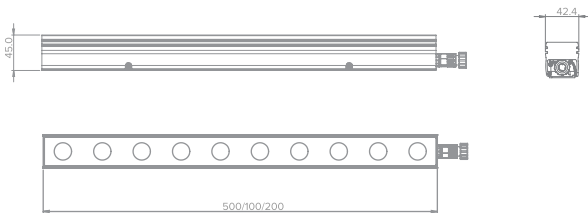

Features

- Homogenous light distribution
- Extensive functionality
- Highly efficient lifetime solution
- Easy installation and maintenance
- Temperature Control Dimming
- Precise and high quality output
- Robust, compact design integrates into the architecture

Applications

- Suitable for Indoor and Outdoor application
- Bridge Lighting
- Landscape Lighting
- Cityscape Lighting
- Façade Lighting
- Stage Lighting

Technical Data

Colors	RGB, RGBW/RGBA
Brightness	84Lm/W
CRI	80
Beam Angle	6°, 8°, 10°, 17°, 25°, 40°, 10°x20°, 10°x60°, 15°x 55°
Pixels	1
Power	30W/meter
Input voltage	24-48VDC
Max Current	625mA @ 48VDC
Average Lifetime	40.000 hours @ 40°C
Operating Temperature	-25°C - 50°C
Size (mm)	46.5 x 25 x (500/600/1000/1200)
Protection	IP66 / Outdoor / Indoor
Material	Aluminum + tempered glass
Weight	2.2kg
Finishes (RAL)	Silver, White, Black
Control	DMX, On/Off, 0-10v, PWM, MCI**
Accessories	End bracket, leader cable, connecting cable
Certifications	CE, CCC, FCC

(**MCI plug provide multiple communication wireless protocols)