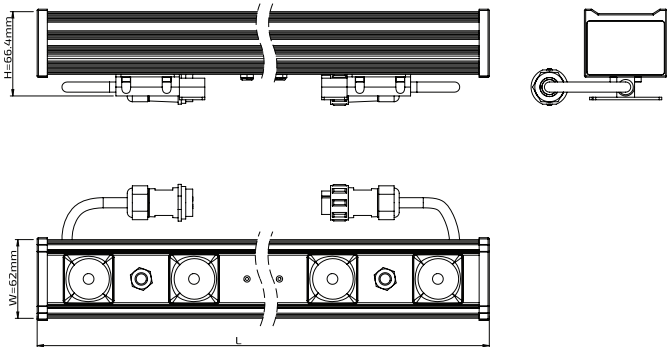

SYCRAWASHER BLW8

Powerful high precision wall washer

BLW8 is the perfect solution for indoor and outdoor wall washing with precise and high quality output. An innovative solution for architectural applications, the BLW8 offers not only RGBW colors, but it also offers vertical farming full spectrum option.

Combined by 4 Channel lighting control and natural white plus photo red light spectrum mixing technology to push extreme high PPFD with soft and health lighting.

Technical Data

Colors	RGB, RGBW/RGBA, W+R
Brightness	133Lm/W - Up to 3.2PPF
CRI	≥90 (R9>90)
Beam Angle	3°, 10°, 14°, 25°, 36°, 60°
Pixels	1
Power	48W, 96W
Input voltage	48VDC
Max Current	2A
Average Lifetime	50.000 hours @ 50°C
Operating Temperature	-25°C - 50°C
Size (mm)	62 x 66 x (830/920/1000/1250)
Protection	IP66 / Outdoor / Indoor
Material	Aluminum + Tempered glass
Weight	2.8kg
Finishes (RAL)	Silver, White, Black
Control	DMX, RDM / MCI Plug **
Certifications	CE, FCC