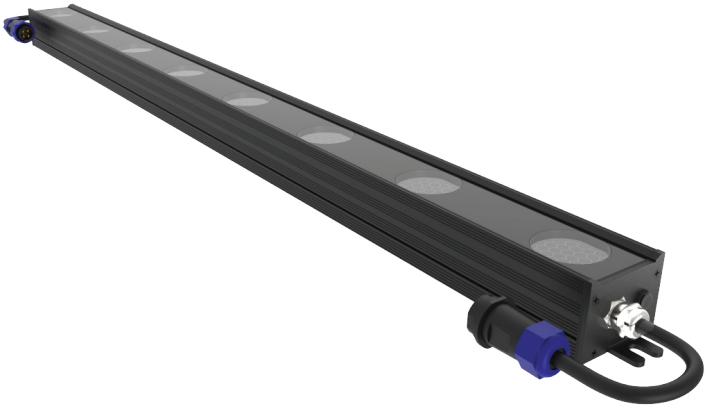

SYCRAWASHER BLW8

Powerful high precision wall washer

BLW8 is the perfect solution for indoor and outdoor wall washing with precise and high quality output. An innovative solution for architectural applications, the BLW8 offers not only RGBW colors, but it also offers vertical farming full spectrum option.

Combined by 4 Channel lighting control and natural white plus photo red light spectrum mixing technology to push extreme high PPFD with soft and health lighting.

Technical Data

Colors	RGB, RGBW/RGBA, W+R
Brightness	133Lm/W - Up to 3.2PPF
CRI	≥90 (R9>90)
Beam Angle	3°, 10°, 14°, 25°, 36°, 60°
Pixels	1
Power	48W, 96W
Input voltage	48VDC
Max Current	2A
Average Lifetime	50.000 hours @ 50°C
Operating Temperature	-25°C - 50°C
Size (mm)	62 x 66 x (830/920/1000/1250)
Protection	IP66 / Outdoor / Indoor
Material	Aluminum + Tempered glass
Weight	2.8kg
Finishes (RAL)	Silver, White, Black
Control	DMX, RDM / MCI Plug **
Certifications	CE, FCC

Features

- Homogenous light distribution
- Extensive functionality
- Highly efficient lifetime solution
- Easy installation and maintenance
- Temperature Control Dimming
- Precise and high quality output
- Robust, compact design integrates into the architecture